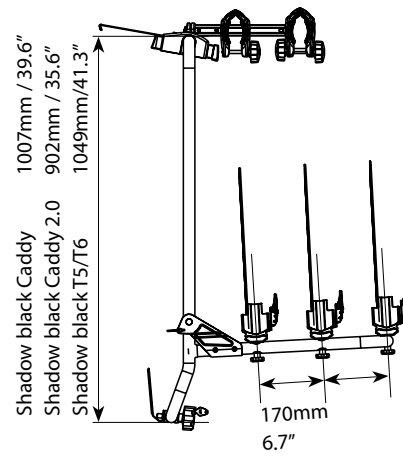

Bike rack for Volkswagen Vans Caddy, T5 and T6. Steel frame with aluminium rails to carry up to 3 bikes, including fat bikes.

Shadow black Caddy (2K) 2015>2021
Art.000144900000

Shadow black T5 2003>2015
Art.000145000000

Shadow black Caddy (SB) 2.0 2021>
Art.000145100000

Shadow black T6 2015>
Art.000144800000

Shadow black Caddy (2K) 2015>2021	Art.000144900000	
Shadow black Caddy (SB) 2.0 2021>	Art.000145100000	
Shadow black T5	Art.000145000000	
Shadow black T6	Art.000144800000	
 Peso prodotto Product weight	Shadow black Caddy (2K) 2015>2021 Shadow black T5 / Shadow black T6	12,9kg/28.4lb
	Shadow black Caddy (SB) 2.0 2021>	13,2kg/29.1lb
Materiale Material	Alluminio e acciaio Aluminium and steel	
 Portata massima Max load	max 45kg / 99lb	
 Antifurto portabici Anti-theft for the bike rack	✓	
 Antifurto bici Anti-theft for the bike	✓	
	Max 3	
E-bike	Max 2 (max 22kg/48.5lb)	
Fat bike	✓	

COMPATIBILITÀ BICI BIKE COMPATIBILITY

Mod.					
Shadow black Caddy (2K) 2015>2021 Shadow black T5 / Shadow black t6	 min: 30mm/1.2" max: 50mm/2"	 min: 30x60mm/ 1.2x2.4" max: 50x70mm/ 2x2.7"	min 22" max 29"	max 110mm/4.3"	max 1260mm/49.6"
Shadow black Caddy (SB) 2.0 2021>	 min: 23mm/1" max: 75mm/3"	 min: 30x60mm/ 1.2x2.4" max: 50x70mm/ 2x2.7"	min 22" max 29"	max 110mm/4.3"	max 1260mm/49.6"